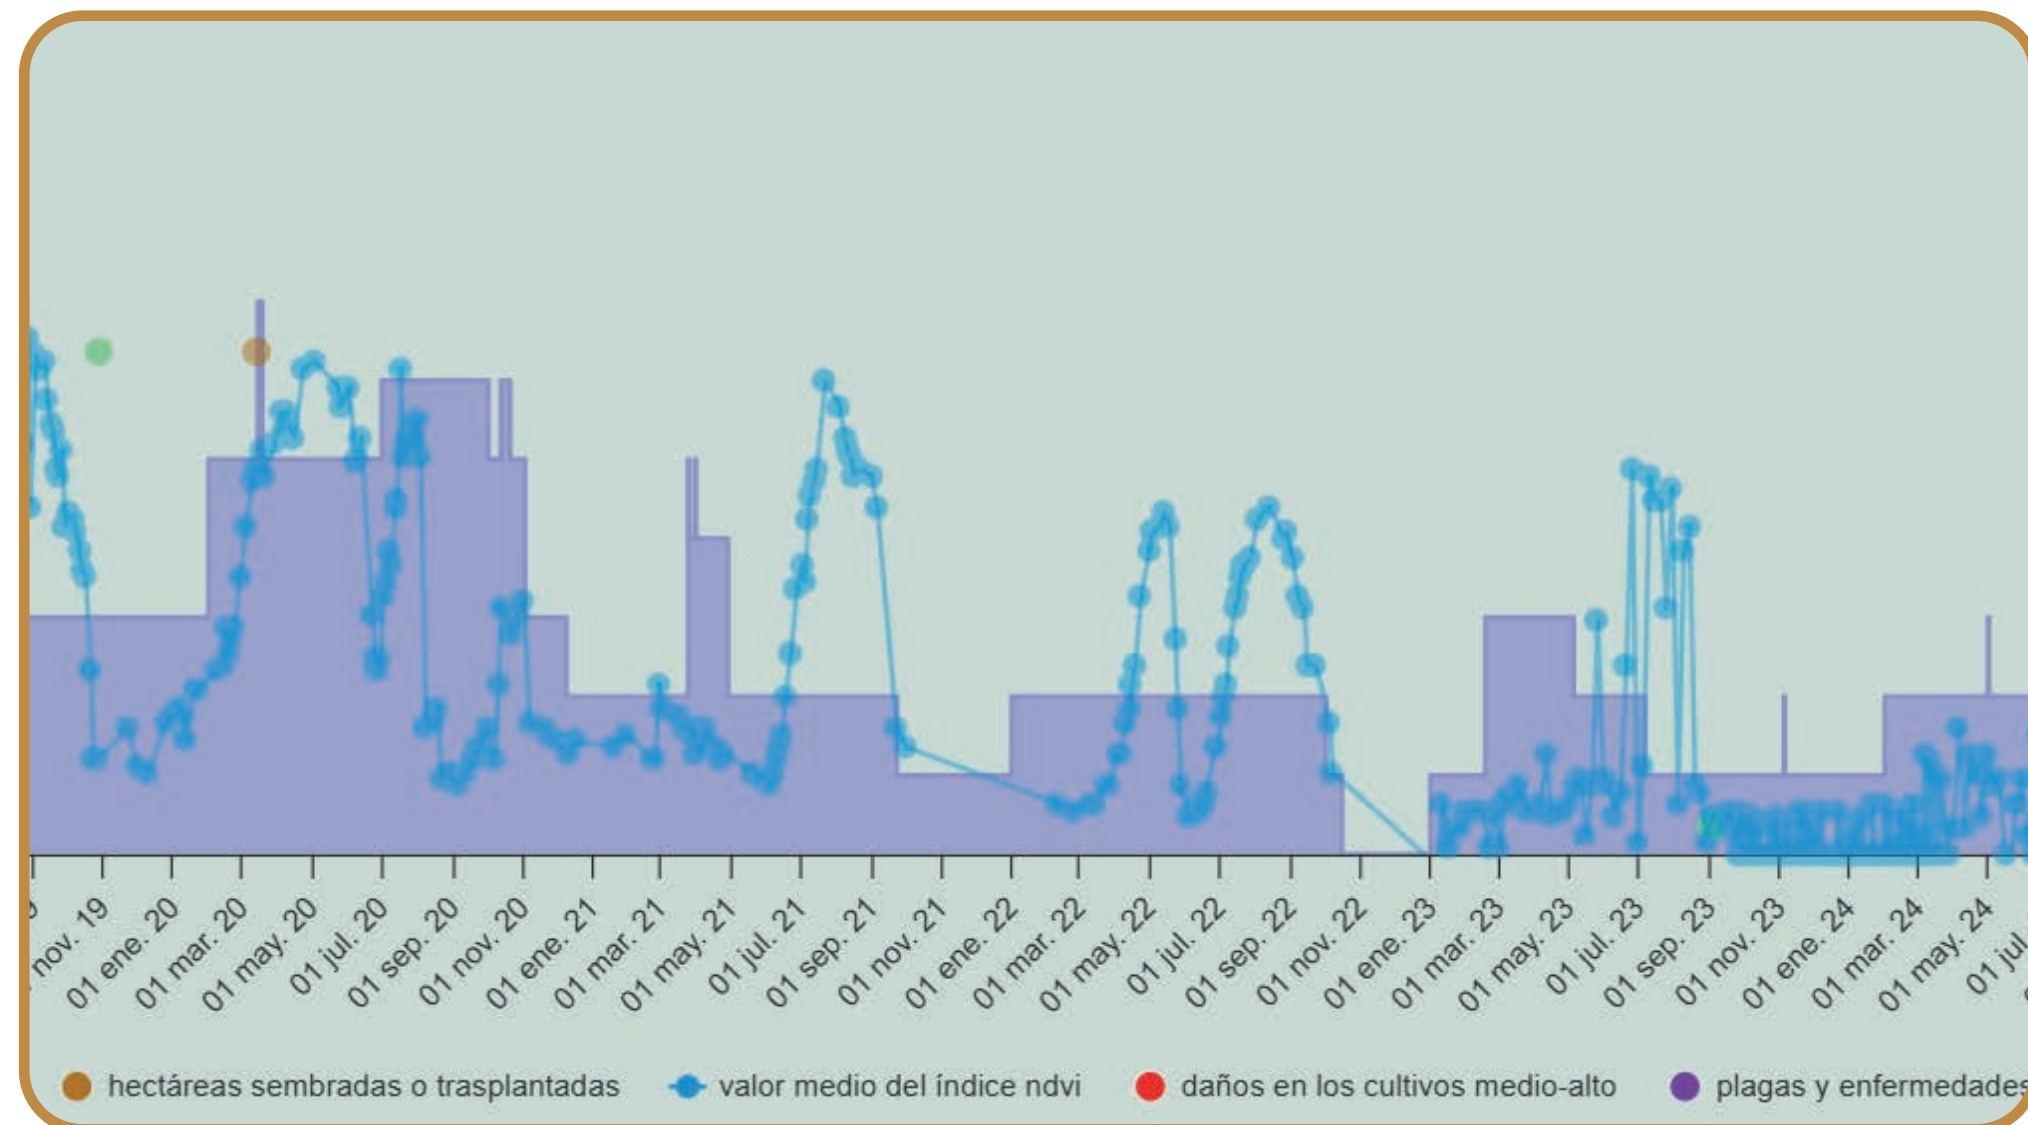

The screenshot displays the Agricolus mobile application interface. On the left, there is a list of cultivation operations for an olive grove (Cultivo: Oliva). The list includes nutrient levels (N, P₂O₅, K₂O) and reports of various activities such as winter pruning, soil management, and harvest. On the right, there is a satellite map of a field with a blue polygon highlighting a specific area. A legend at the bottom right indicates that the blue area represents 'Cosecha' (Harvest). The interface also shows navigation icons and a 'Maxar, Microsoft' watermark on the map.

Funcionalidades

HISTORIAL

Visualiza los **datos históricos** de tu finca y selecciona una fecha del pasado para analizar y comparar información oportuna de temporadas anteriores.

PLAN DE CULTIVOS

Registra y visualiza tu plan de cultivo de forma sintética y rápida para **planificar** mejor la próxima temporada.